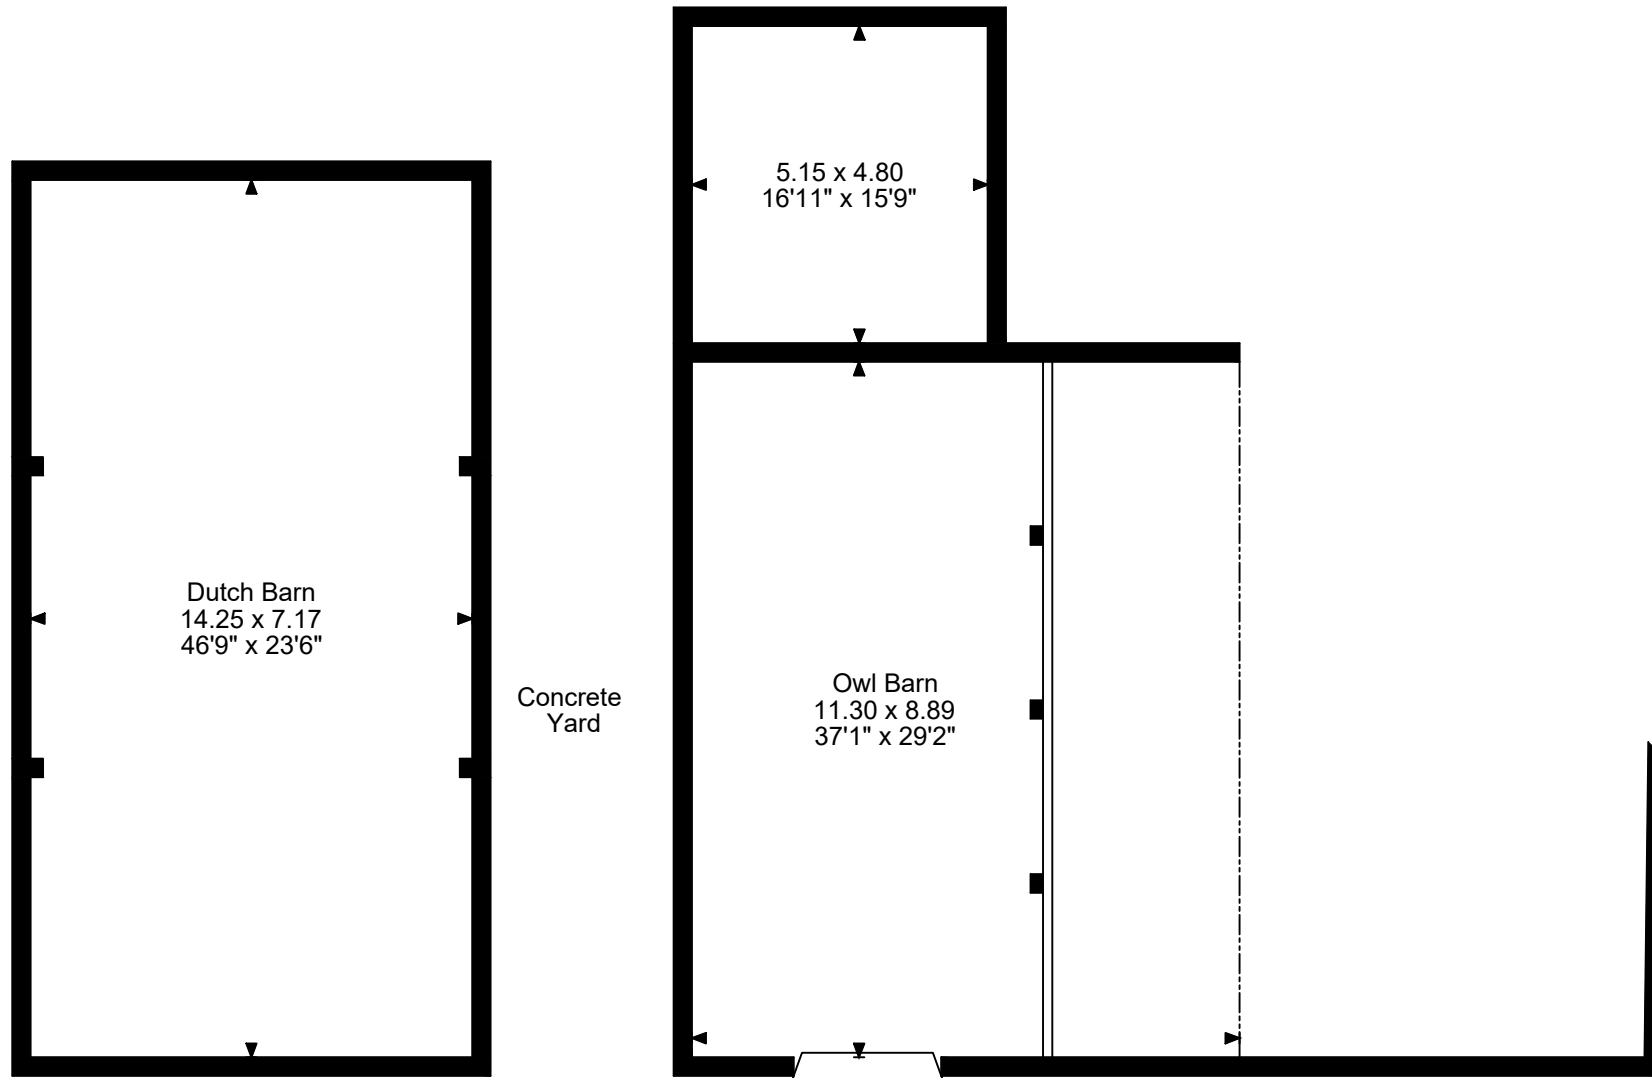

Buildings at Clive Wood Farm
Approximate Gross Internal Area
3058 Sq Ft/284 Sq M

FOR ILLUSTRATIVE PURPOSES ONLY - NOT TO SCALE

The position & size of doors, windows, appliances and other features are approximate only.

© ehouse. Unauthorised reproduction prohibited. Drawing ref. dig/8599446/SS